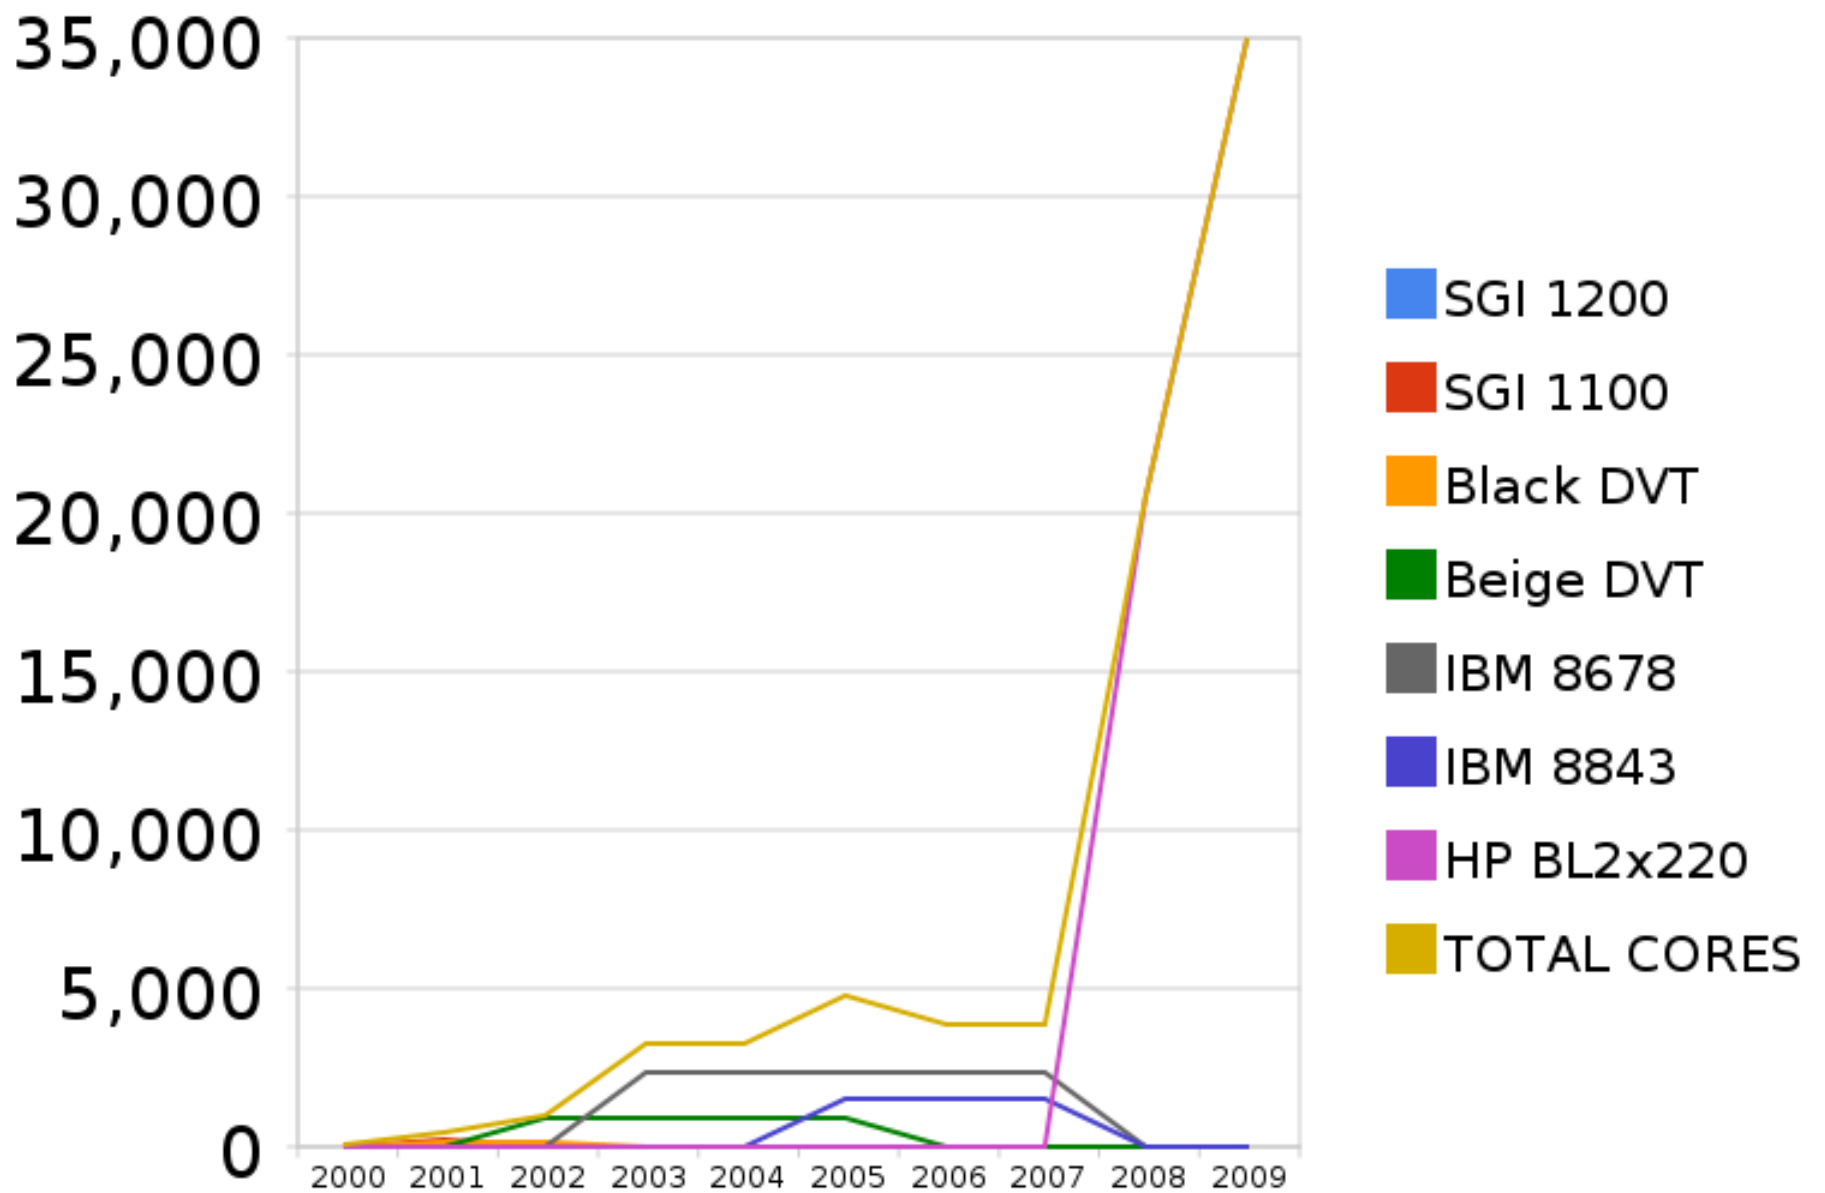

Renderwall cores