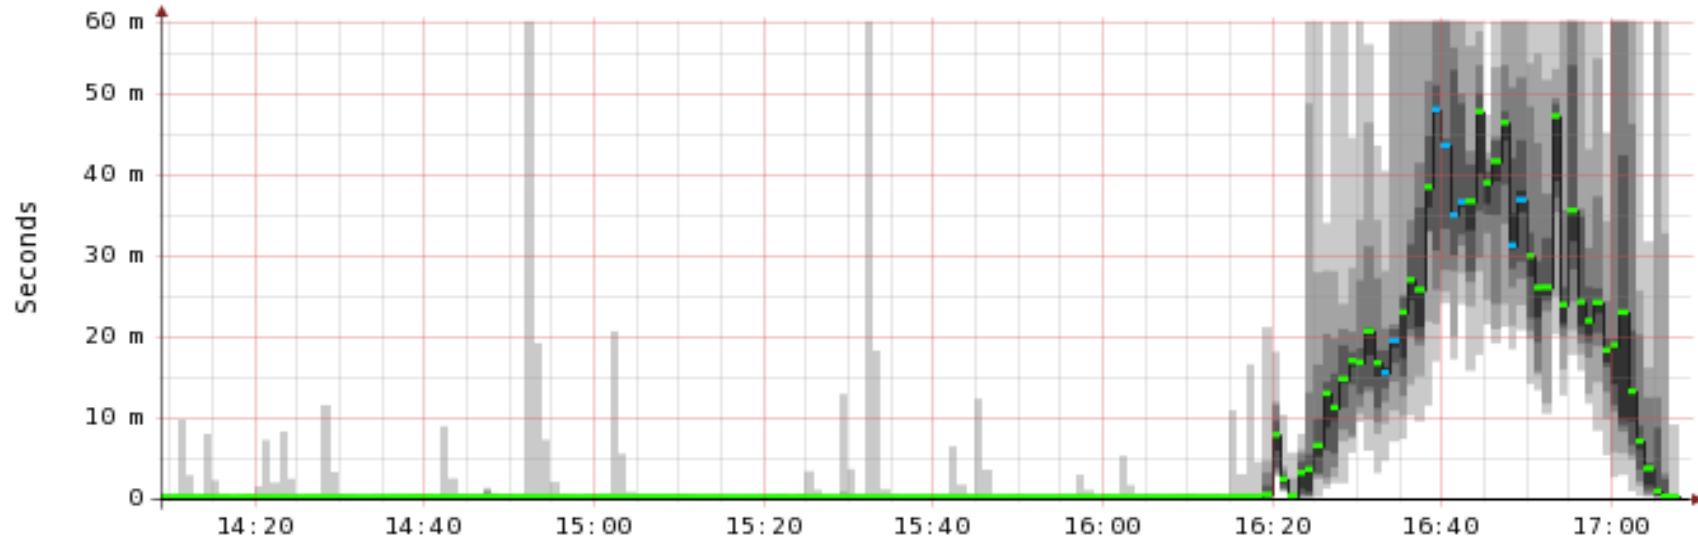

Last 3 Hours

RRDTOOL / TOBI OETIKER

median rtt: 6.1 ms avg 48.0 ms max 184.0 us min 246.0 us now 12.2 ms sd 499.9 m am/s
packet loss: 0.23 % avg 8.00 % max 0.00 % min 0.00 % now
loss color: 0 1/10 2/10 3/10 4/10 5/10 9/10
probe: 10 NFSping every 60s end: Thu Oct 28 17:08:49 2010