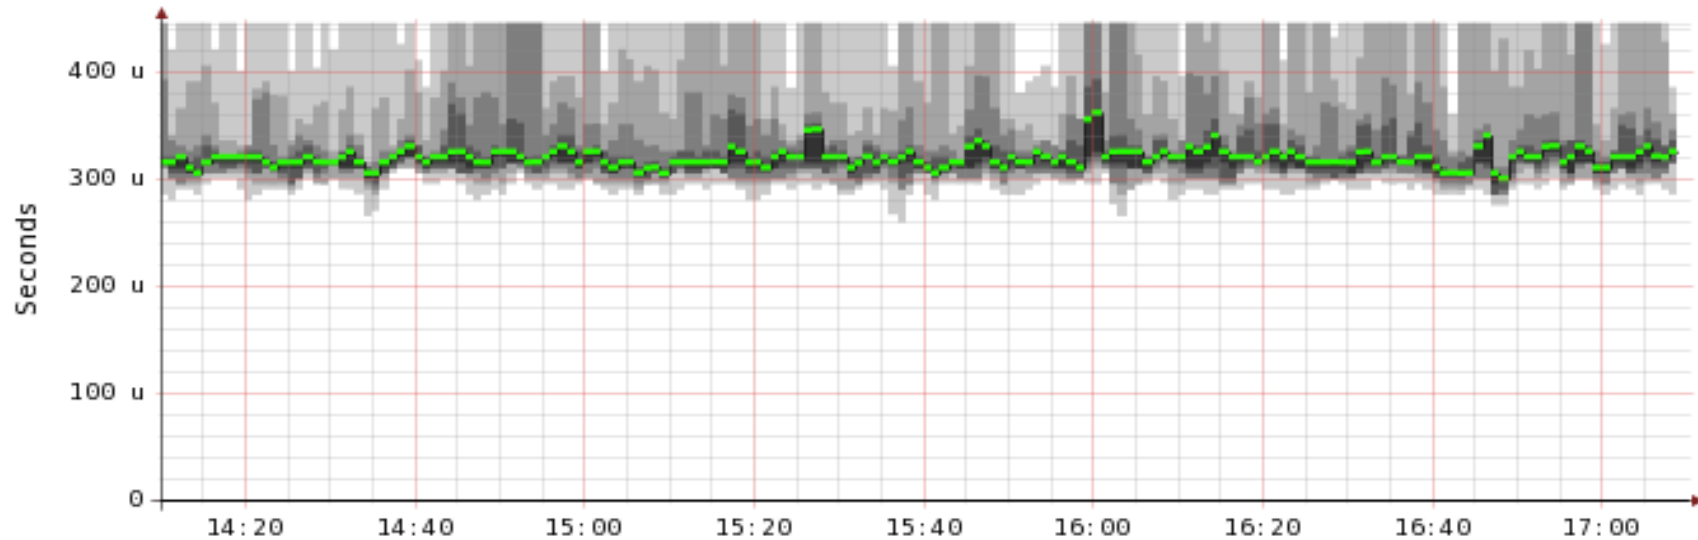

### Last 3 Hours

RRDTOOL / TOBI OETIKER

median rtt: 319.2 us avg 361.3 us max 300.0 us min 325.2 us now 0.0 ms sd 38.1 am/s  
packet loss: 0.00 % avg 0.00 % max 0.00 % min 0.00 % now  
loss color: 0 1/10 2/10 3/10 4/10 5/10 9/10  
probe: 10 ICMP Echo Pings (56 Bytes) every 60s end: Thu Oct 28 17:09:59 2010